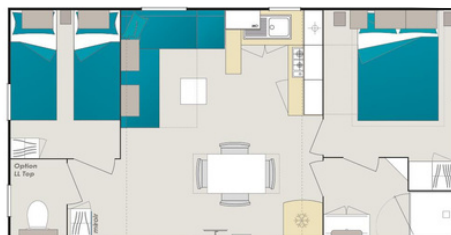

Outside

- Table and chairs
- Deckchairs
- Plancha
- Clothes drying rack

Little extras to know

- **On-site parking**
- **Arrival time: 4 p.m.**
- **Departure time: 10 a.m.**
- **Caution : 300€**
- **Cleaning package 80€**
- **Exit inventory: on inscription**

Find the full description of this accommodation on our website in the rentals section

Flower Camping Monplaisir - 8 avenue des Bris, 17370 Saint Trojan les Bains

www.camping-oleron-monplaisir.fr

TÉL : +33 05 46 76 01 03 - monplaisir@flowercampings.com